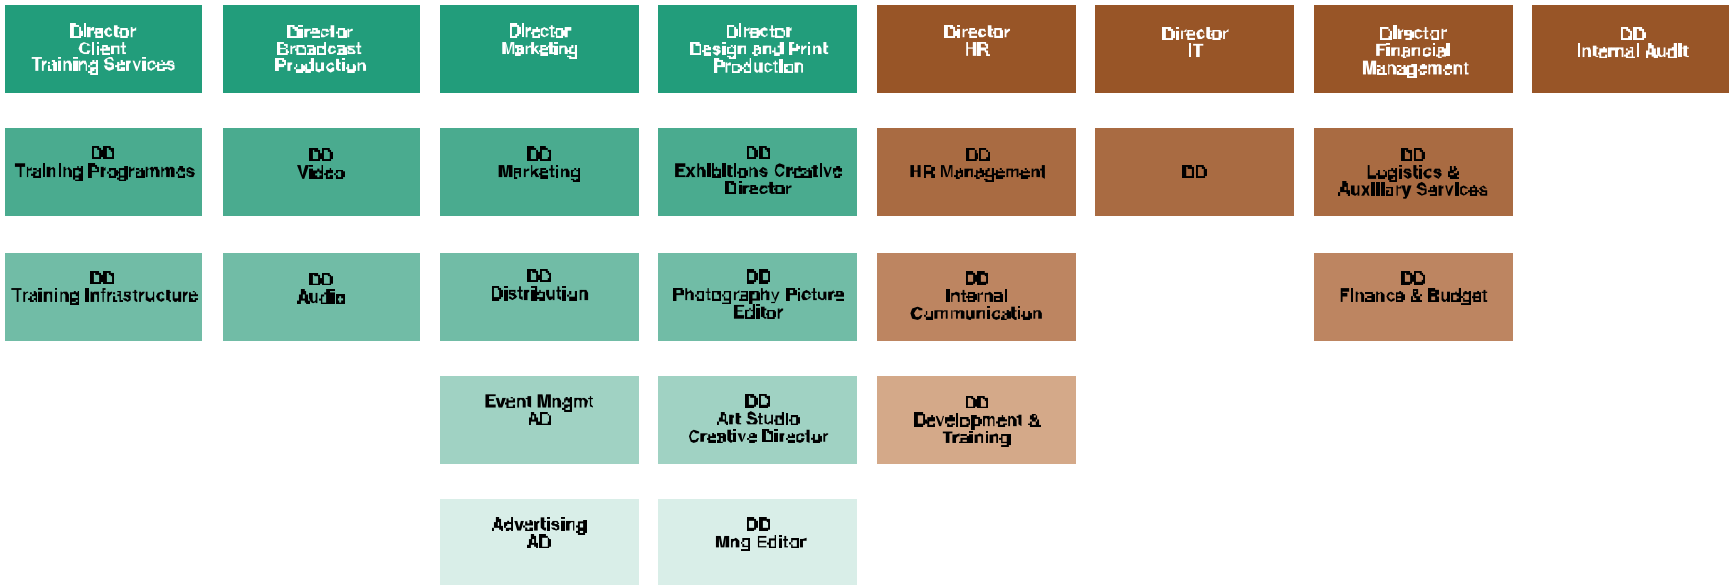

Chief Directorate: Corporate Services